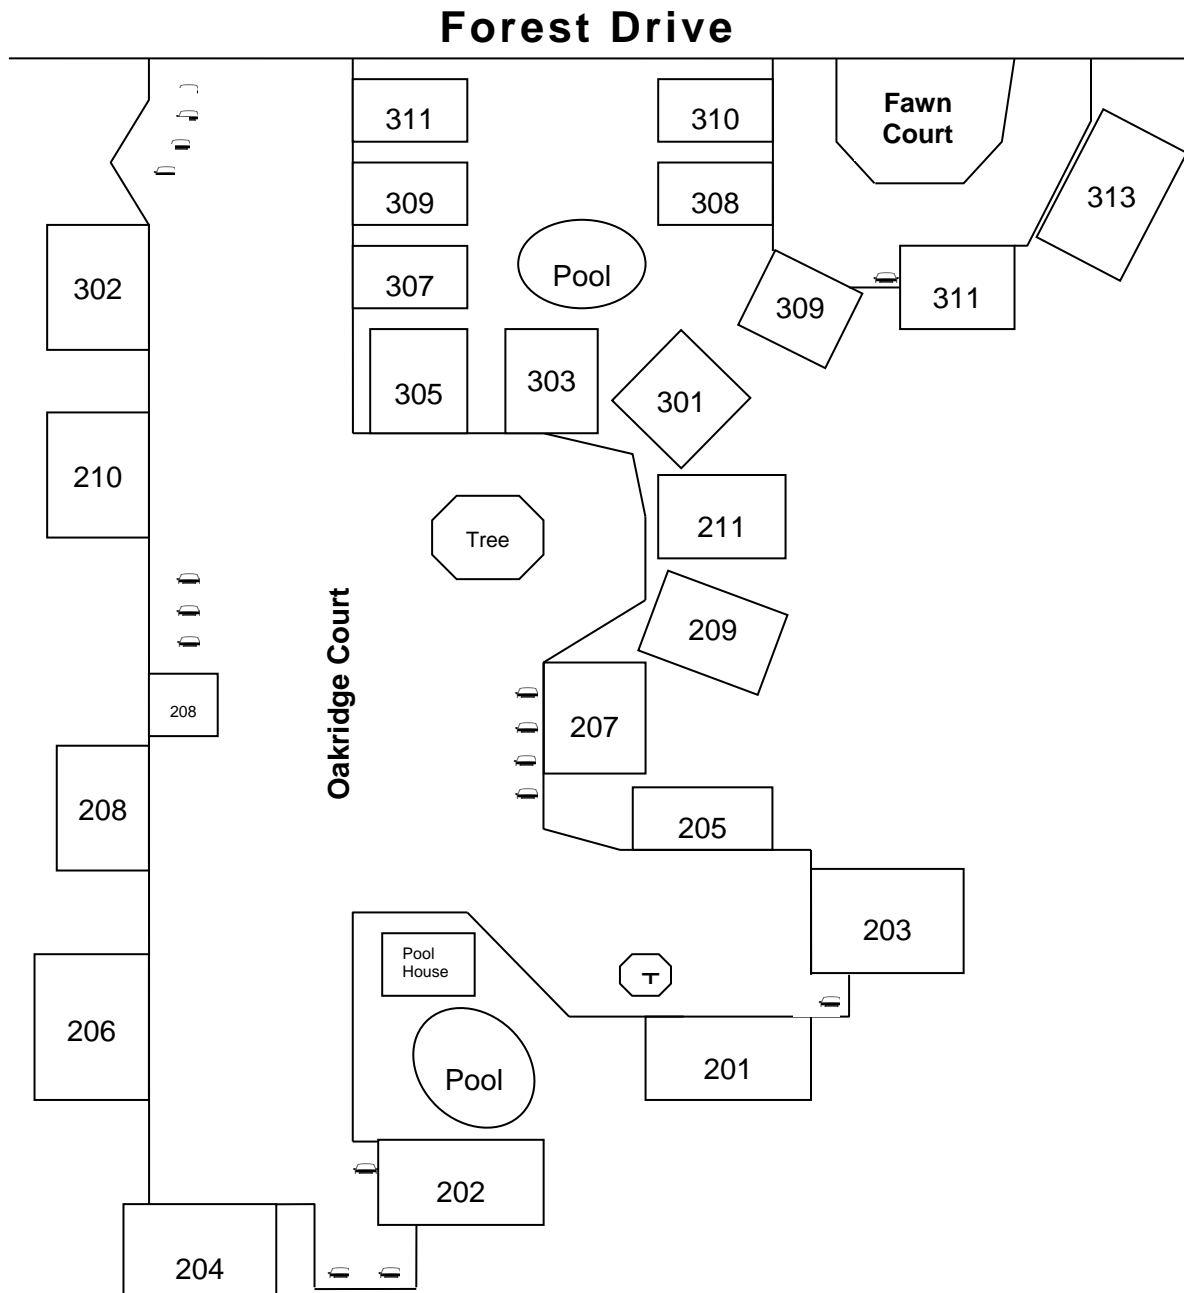

# Oaks of Fontenelle – Guest Parking

**Please be considerate when you or your guests use the designated Guest Parking:**

- Use the parking spots in front of your unit
- Do not park in or block others driveways or park around the Fawn Court half circle, this is emergency vehicle access
- Overflow parking is on Forest Drive – ONLY on the city designated side of the street – do NOT park on both sides of the street
- Guest parking is on a first come basis