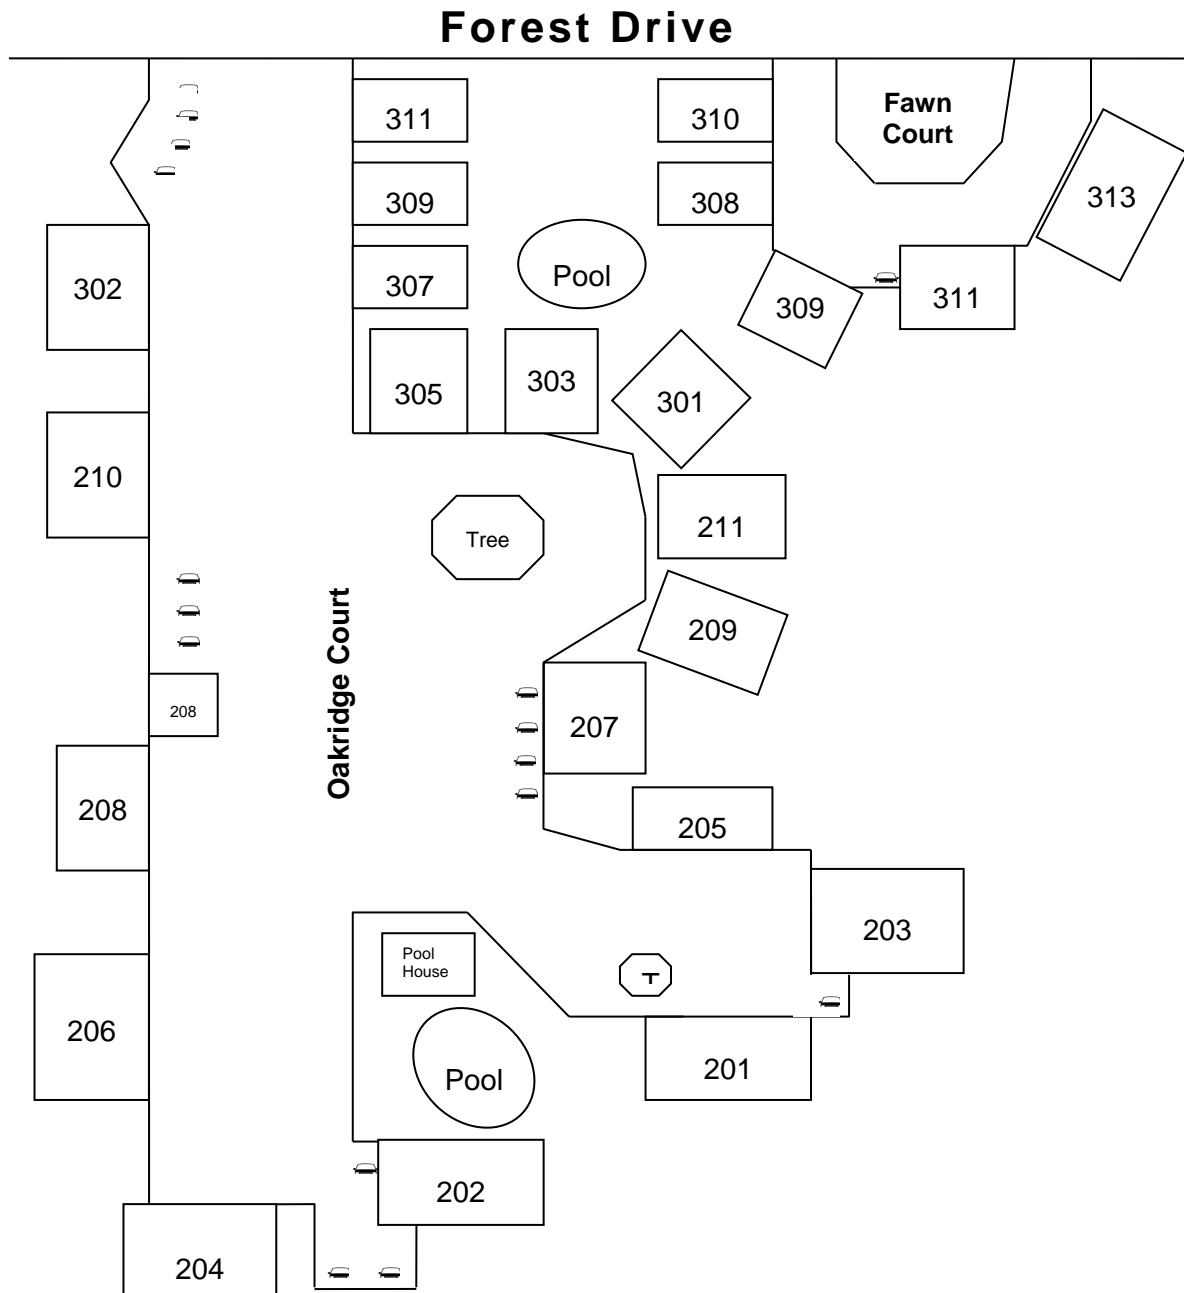

Oaks of Fontenelle – Guest Parking

Please be considerate when you or your guests use the designated Guest Parking:

- Use the 2 parking spots in front of your unit
- Do not park in or block others driveways or park around the Oakridge circle, this is emergency vehicle access
- If using Guest Parking in front of someone's unit, please be considerate of access ways into their home, of their shrubbery, plantings and grass
- Guest parking is on a first come basis